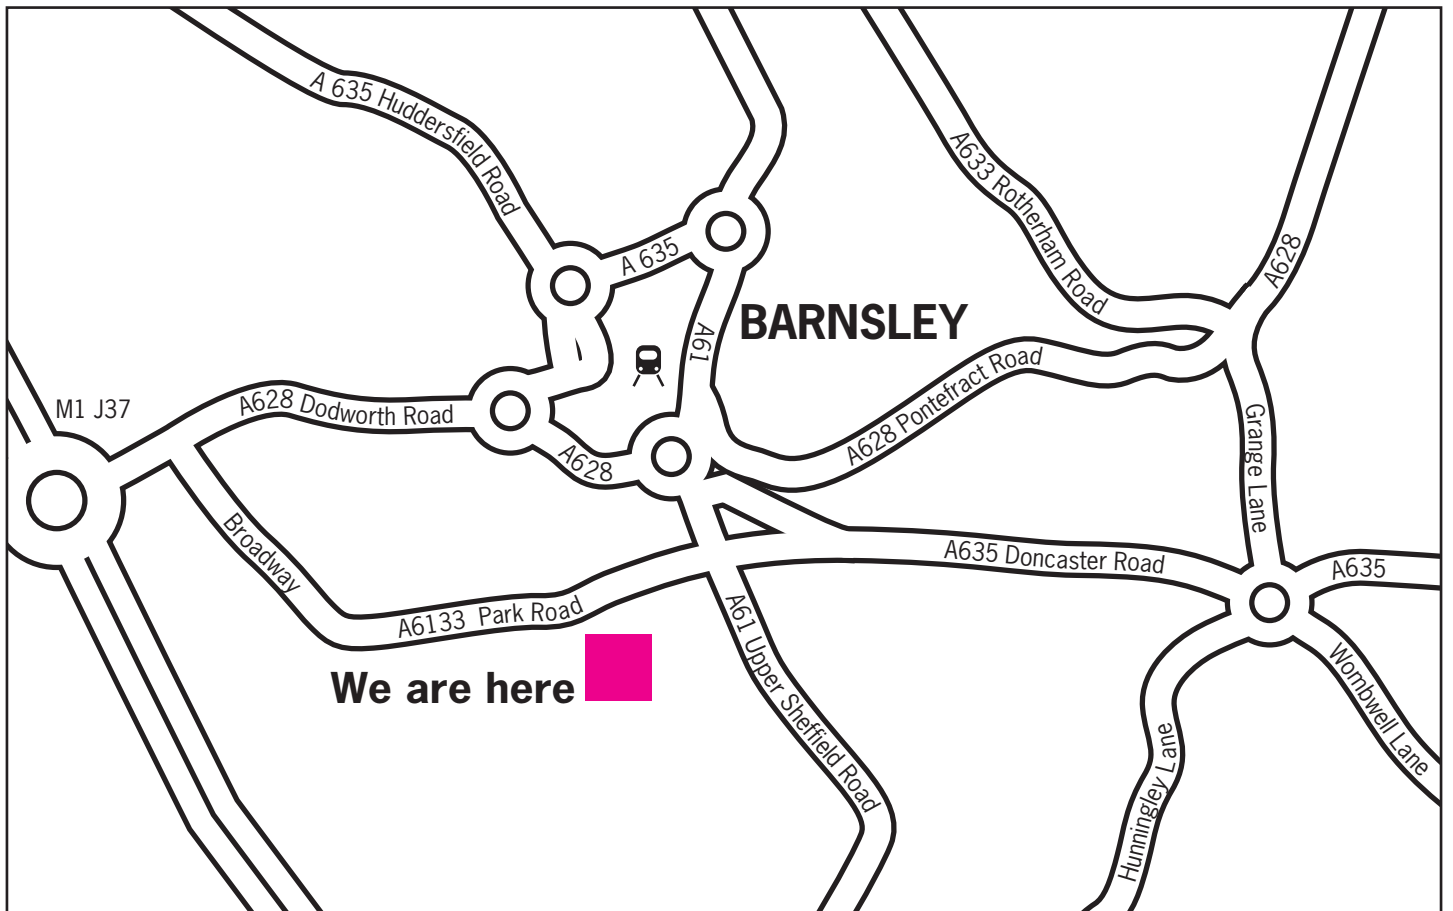

JOHN LONGLEY | KITCHEN & BATHROOM DESIGN

90 Park Road | Barnsley | S70 1YG | Telephone | 01226 248766
Email | johnlongley@btconnect.com | Website | www.jslongley.co.uk